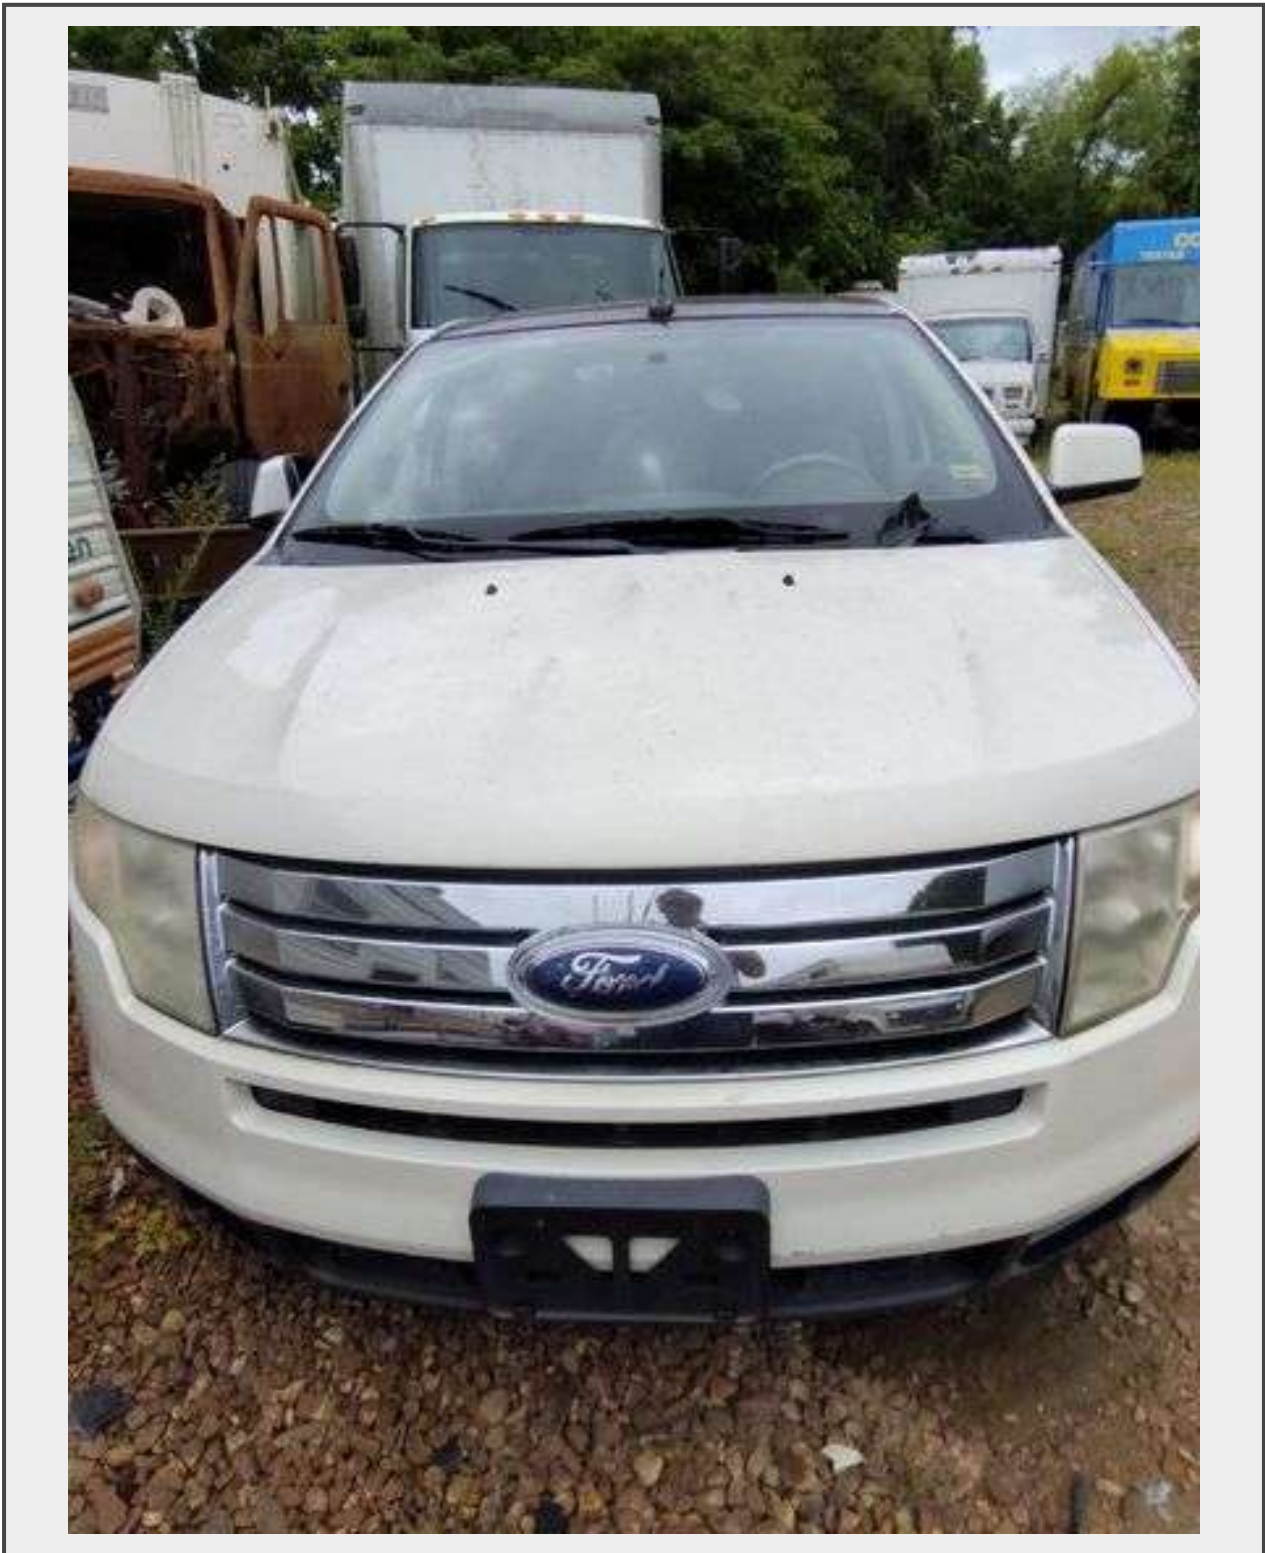

**Sale Name:** Tow Pro Services Nashville - Nashville - Online Auction

**LOT 16 - 2008 FORD EDGE**

**Year** 2008

**Make** FORD

**Model** EDGE

**VIN** 2FMDK49C38BA02301

**Color** WHITE

**Key** NO

**Runs** UNKNOWN

**Drives** UNKNOWN

**Description**

190 Polk Ave

**Year:** 2008, **Make:** FORD, **Model:** EDGE

**VIN:** 2FMDK49C38BA02301

**Key:** NO, **Runs:** UNKNOWN, **Drives** UNKNOWN

**Quantity:** 1